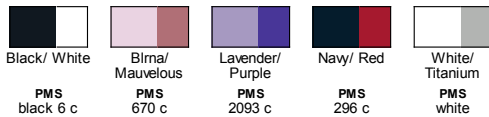

PRODUCT DETAILS

4429

Rabbit Skins Infant Ruffle Bodysuit

Features

- Contrast double needle ribbed binding on lap shoulder and leg opening
- Self-fabric contrast ruffle trim detail at sleeve opening is applied with elastic thread for stretch and comfort
- Flatlock stitched seams
- Innovative three snap closure
- Snap Tape Technology that keeps kids safe and secure
- Side seam construction
- EasyTear™ label
- CPSIA compliant tracking label in side seam
- Note: Color descriptions indicate Body/Ruffle colors, e.g. White/Titanium indicates White shirt with Titanium ruffle.

Fabric

- 4.5 oz., 100% combed ringspun cotton fine jersey

Sizes

- NB - 24MOS

Product Specifications

	NB	6MOS	12MOS	18MOS	24MOS
BODY LENGTH	16	17	18	19	20
BODY WIDTH	7.25	8.75	9.75	10.75	11.75
SLEEVE LENGTH	2.5	2.75	3	3.25	3.5

5 Available Colors

Black/ White

PMS
black 6 c

Blma/
Mauvelous

PMS
670 c

Lavender/
Purple

PMS
2093 c

Navy/ Red