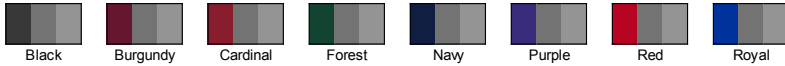

PRODUCT DETAILS

TOP OF THE WORLD TW5509

Top Of The World Adult Backstop Cap

BACK VIEW

Features

- One size fits most
- 6 panel
- Structured
- High profile
- Adjustable snap-back closure

Fabric

- 91% poly/ 9% spandex crown
- 80% acrylic/ 20% wool visor

Sizes

- OS

8 Available Colors

Black

Burgundy

Cardinal

Forest

Navy

Purple

Red

Royal