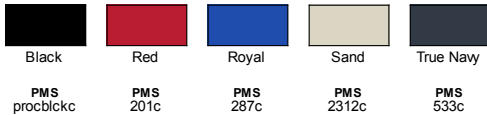

Fabric

- 2.5 oz., 100% polyester
- Mesh lining
- Water- and wind-resistant

Sizes

- S - 4XL

Product Specifications

	S	M	L	XL	2XL	3XL	4XL
BODY LENGTH	28	28.5	29	29.5	30	30.5	31
BODY WIDTH	22	24	26	28	30	32	34
NECK CIRCUMFERENCE	8.25	8.5	8.75	9	9.25	9.5	9.75
SLEEVE LENGTH	35.5	36	36.5	37	37.5	38	38.5

Size Chart

	S	M	L	XL	2XL	3XL	4XL
CHEST	35-38	39-41	42-45	46-49	50-52	53-56	57-60

5 Available Colors

Black

Red

Royal

Sand

True Navy